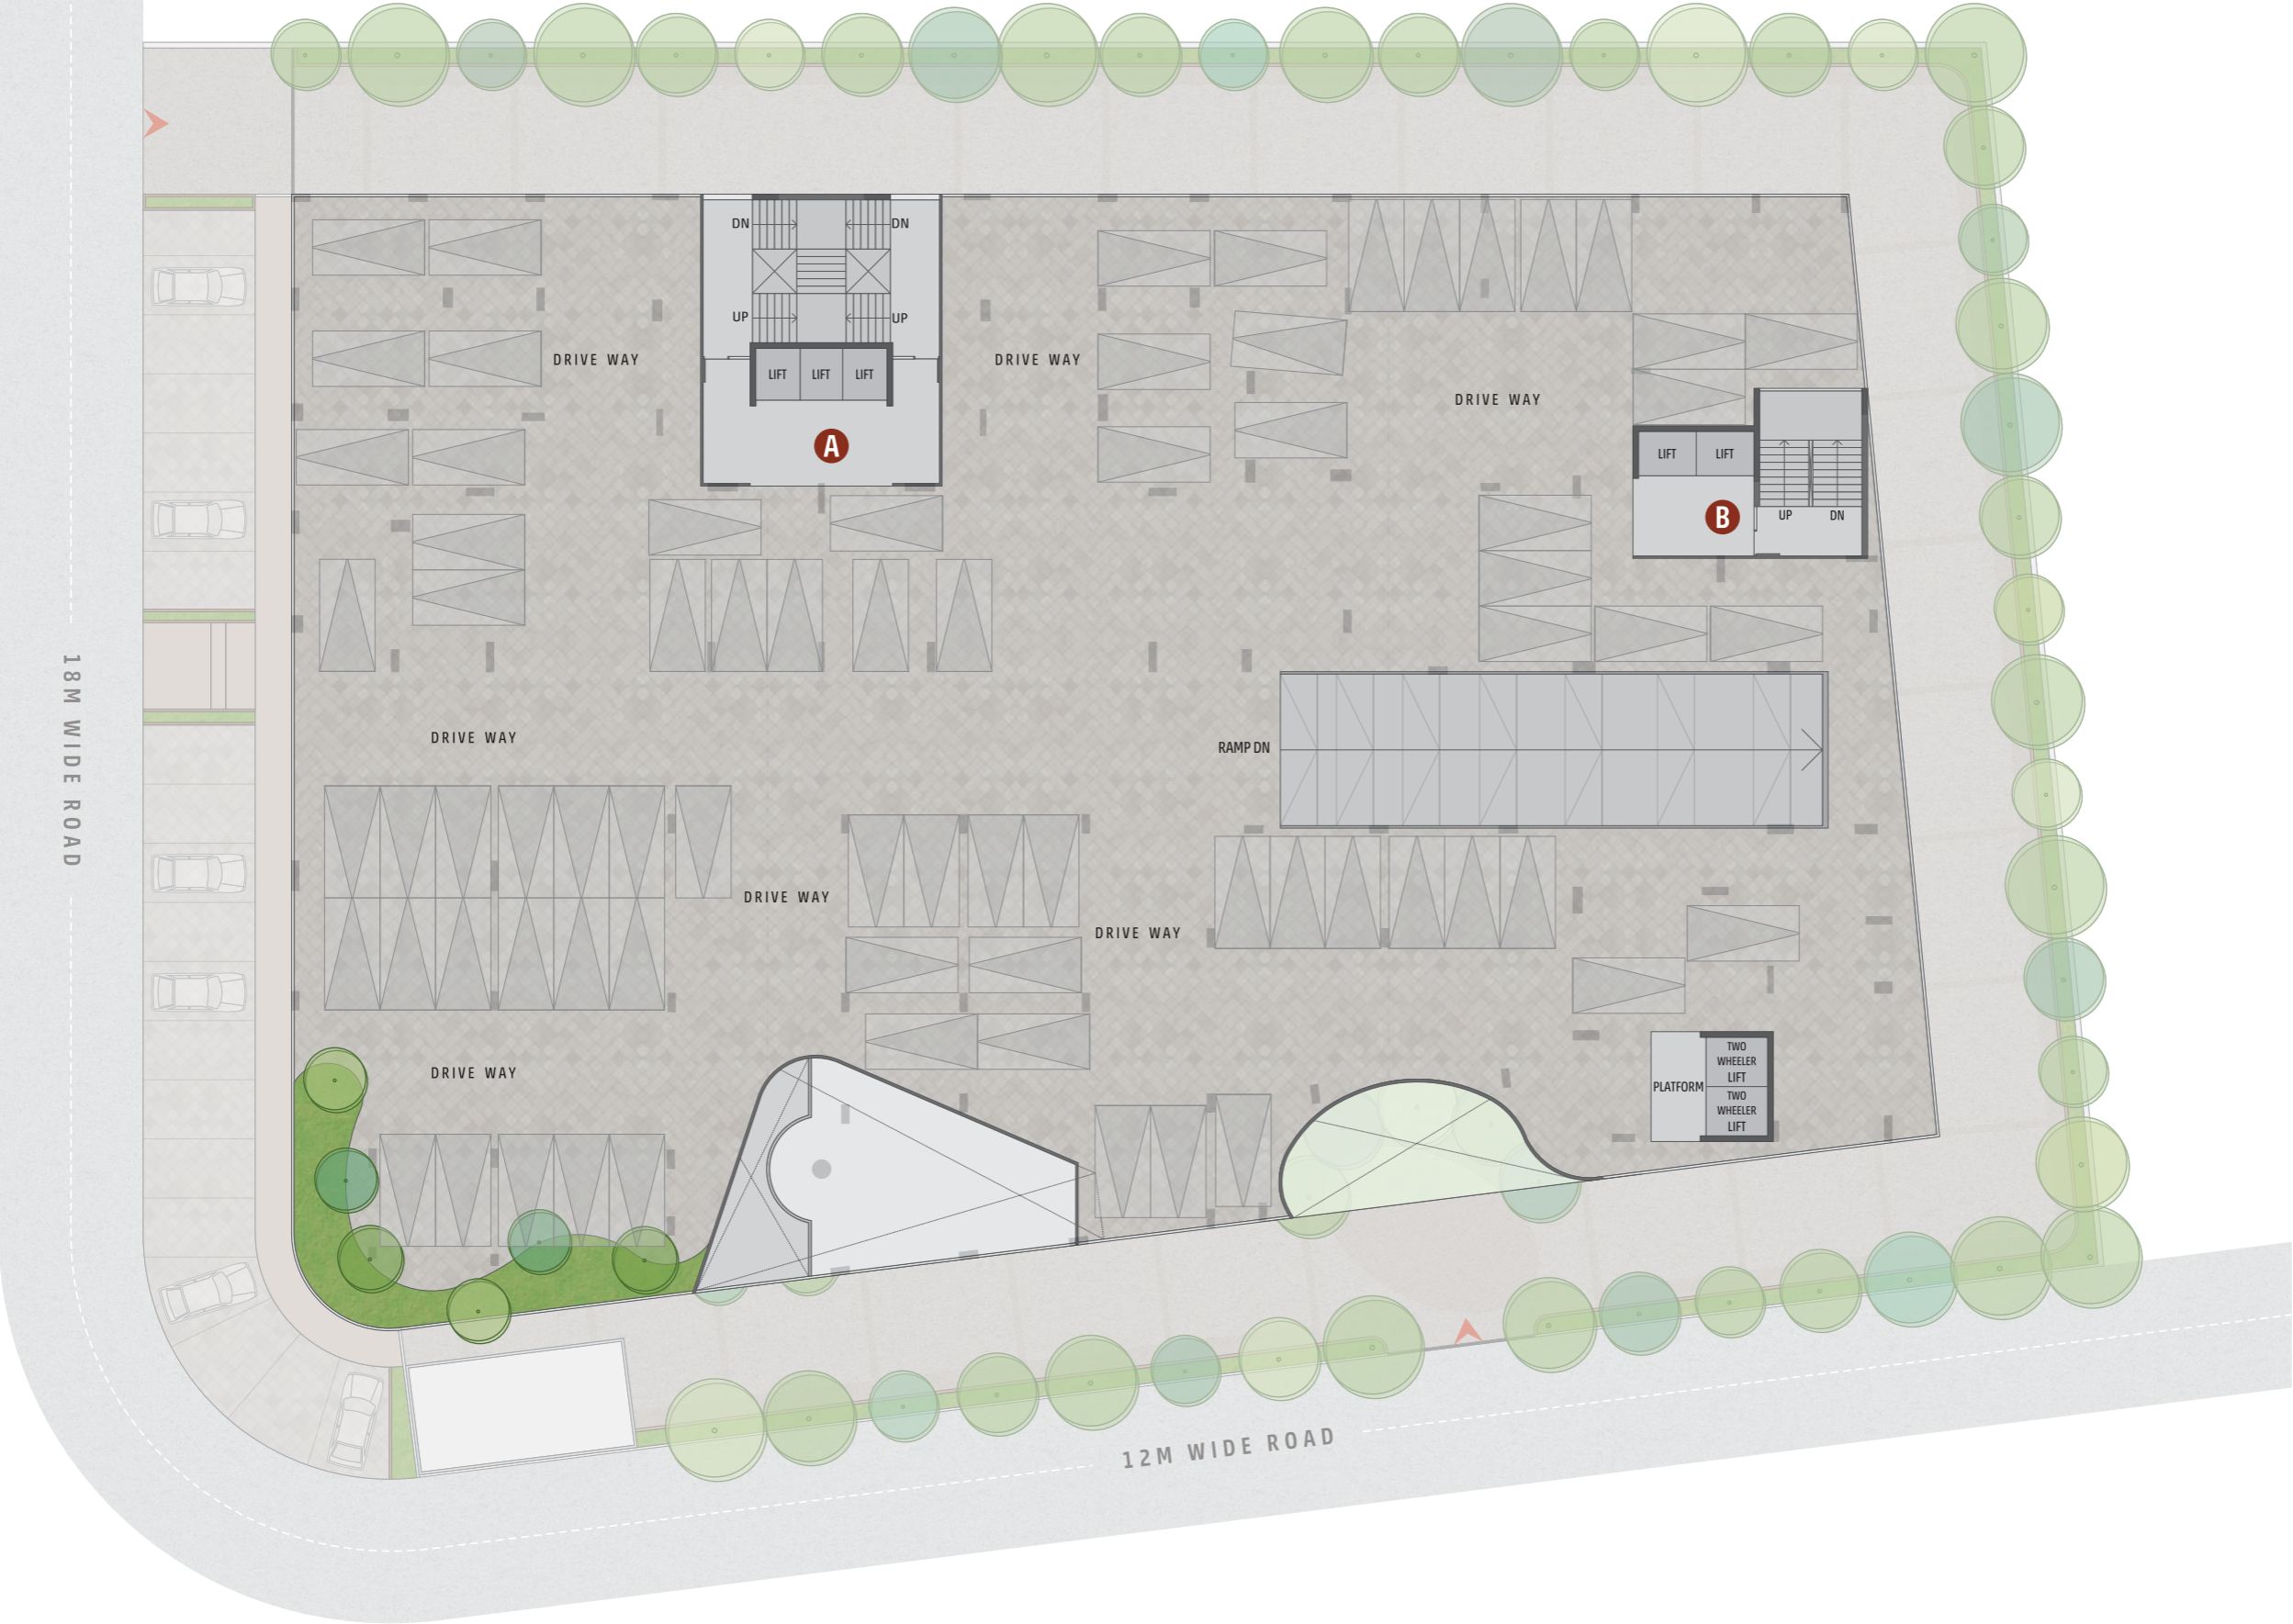

**AMPHITHEATRE**

**MULTIPURPOSE HALL**

**INDOOR SPLASH POOL WITH DECK**

**OUTDOOR & INDOOR CHILDREN PLAY AREA**

**FITNESS CENTRE**

**ZUMBA & YOGA STUDIO**

**SPA & SAUNA ROOM**

**JOGGING TRACK AT HP PODIUM**

**MULTISPORT COURT**

**LILY POND WITH FOUNTAIN COURT**

**GUEST SUITES WITH ATTACHED BATHROOMS**

# THE FINEST CARVING OF COMFORT

LOWER PODIUM

UPPER PODIUM

PODIUM LEVEL

18M WIDE ROAD

12M WIDE ROAD

# TYPICAL FLOOR