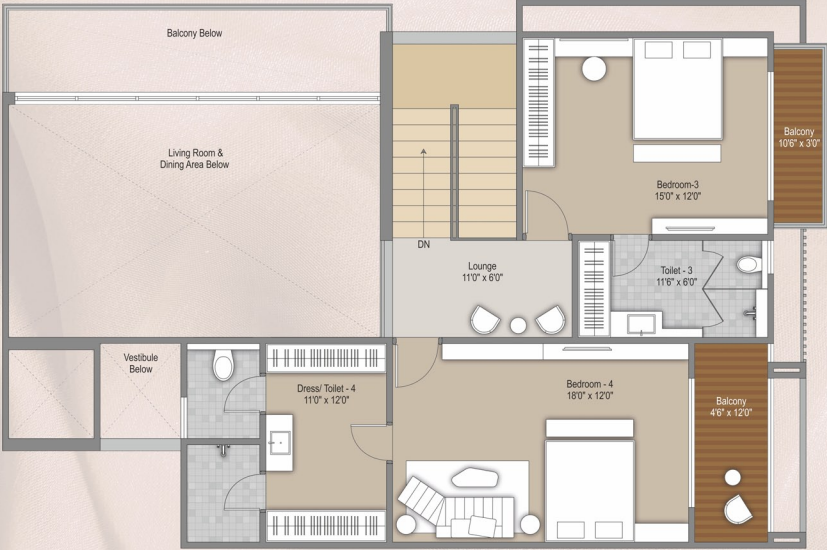

21 FEET
DOUBLE HEIGHT
LIVING ROOM

2 FLOORS
1 IN
FLAT

BUNGALOW - STYLED DUPLEX APARTMENTS

EXCLUSIVE
4-ROOM ABODE
WITH
4 BALCONIES

1ST TIME
IN WEST
AHMEDABAD

MAGNIFICENT
AMENITIES

COVERED
SWIMMING
POOL

SPECTACULAR AMENITIES

24 X 7 SECURITY

CCTV CAMERA

GROUND FLOOR PLAN

30 MT. WIDE ROAD

FIRST FLOOR PLAN

SECOND FLOOR PLAN

TYPICAL
FLOOR PLAN
LOWER LEVEL

TYPICAL
FLOOR PLAN
UPPER LEVEL

UNIT PLAN
LOWER LEVEL

UNIT PLAN
UPPER LEVEL

BUNGALOW - STYLED DUPLEX APARTMENTS

COMING SOON @ GOTA