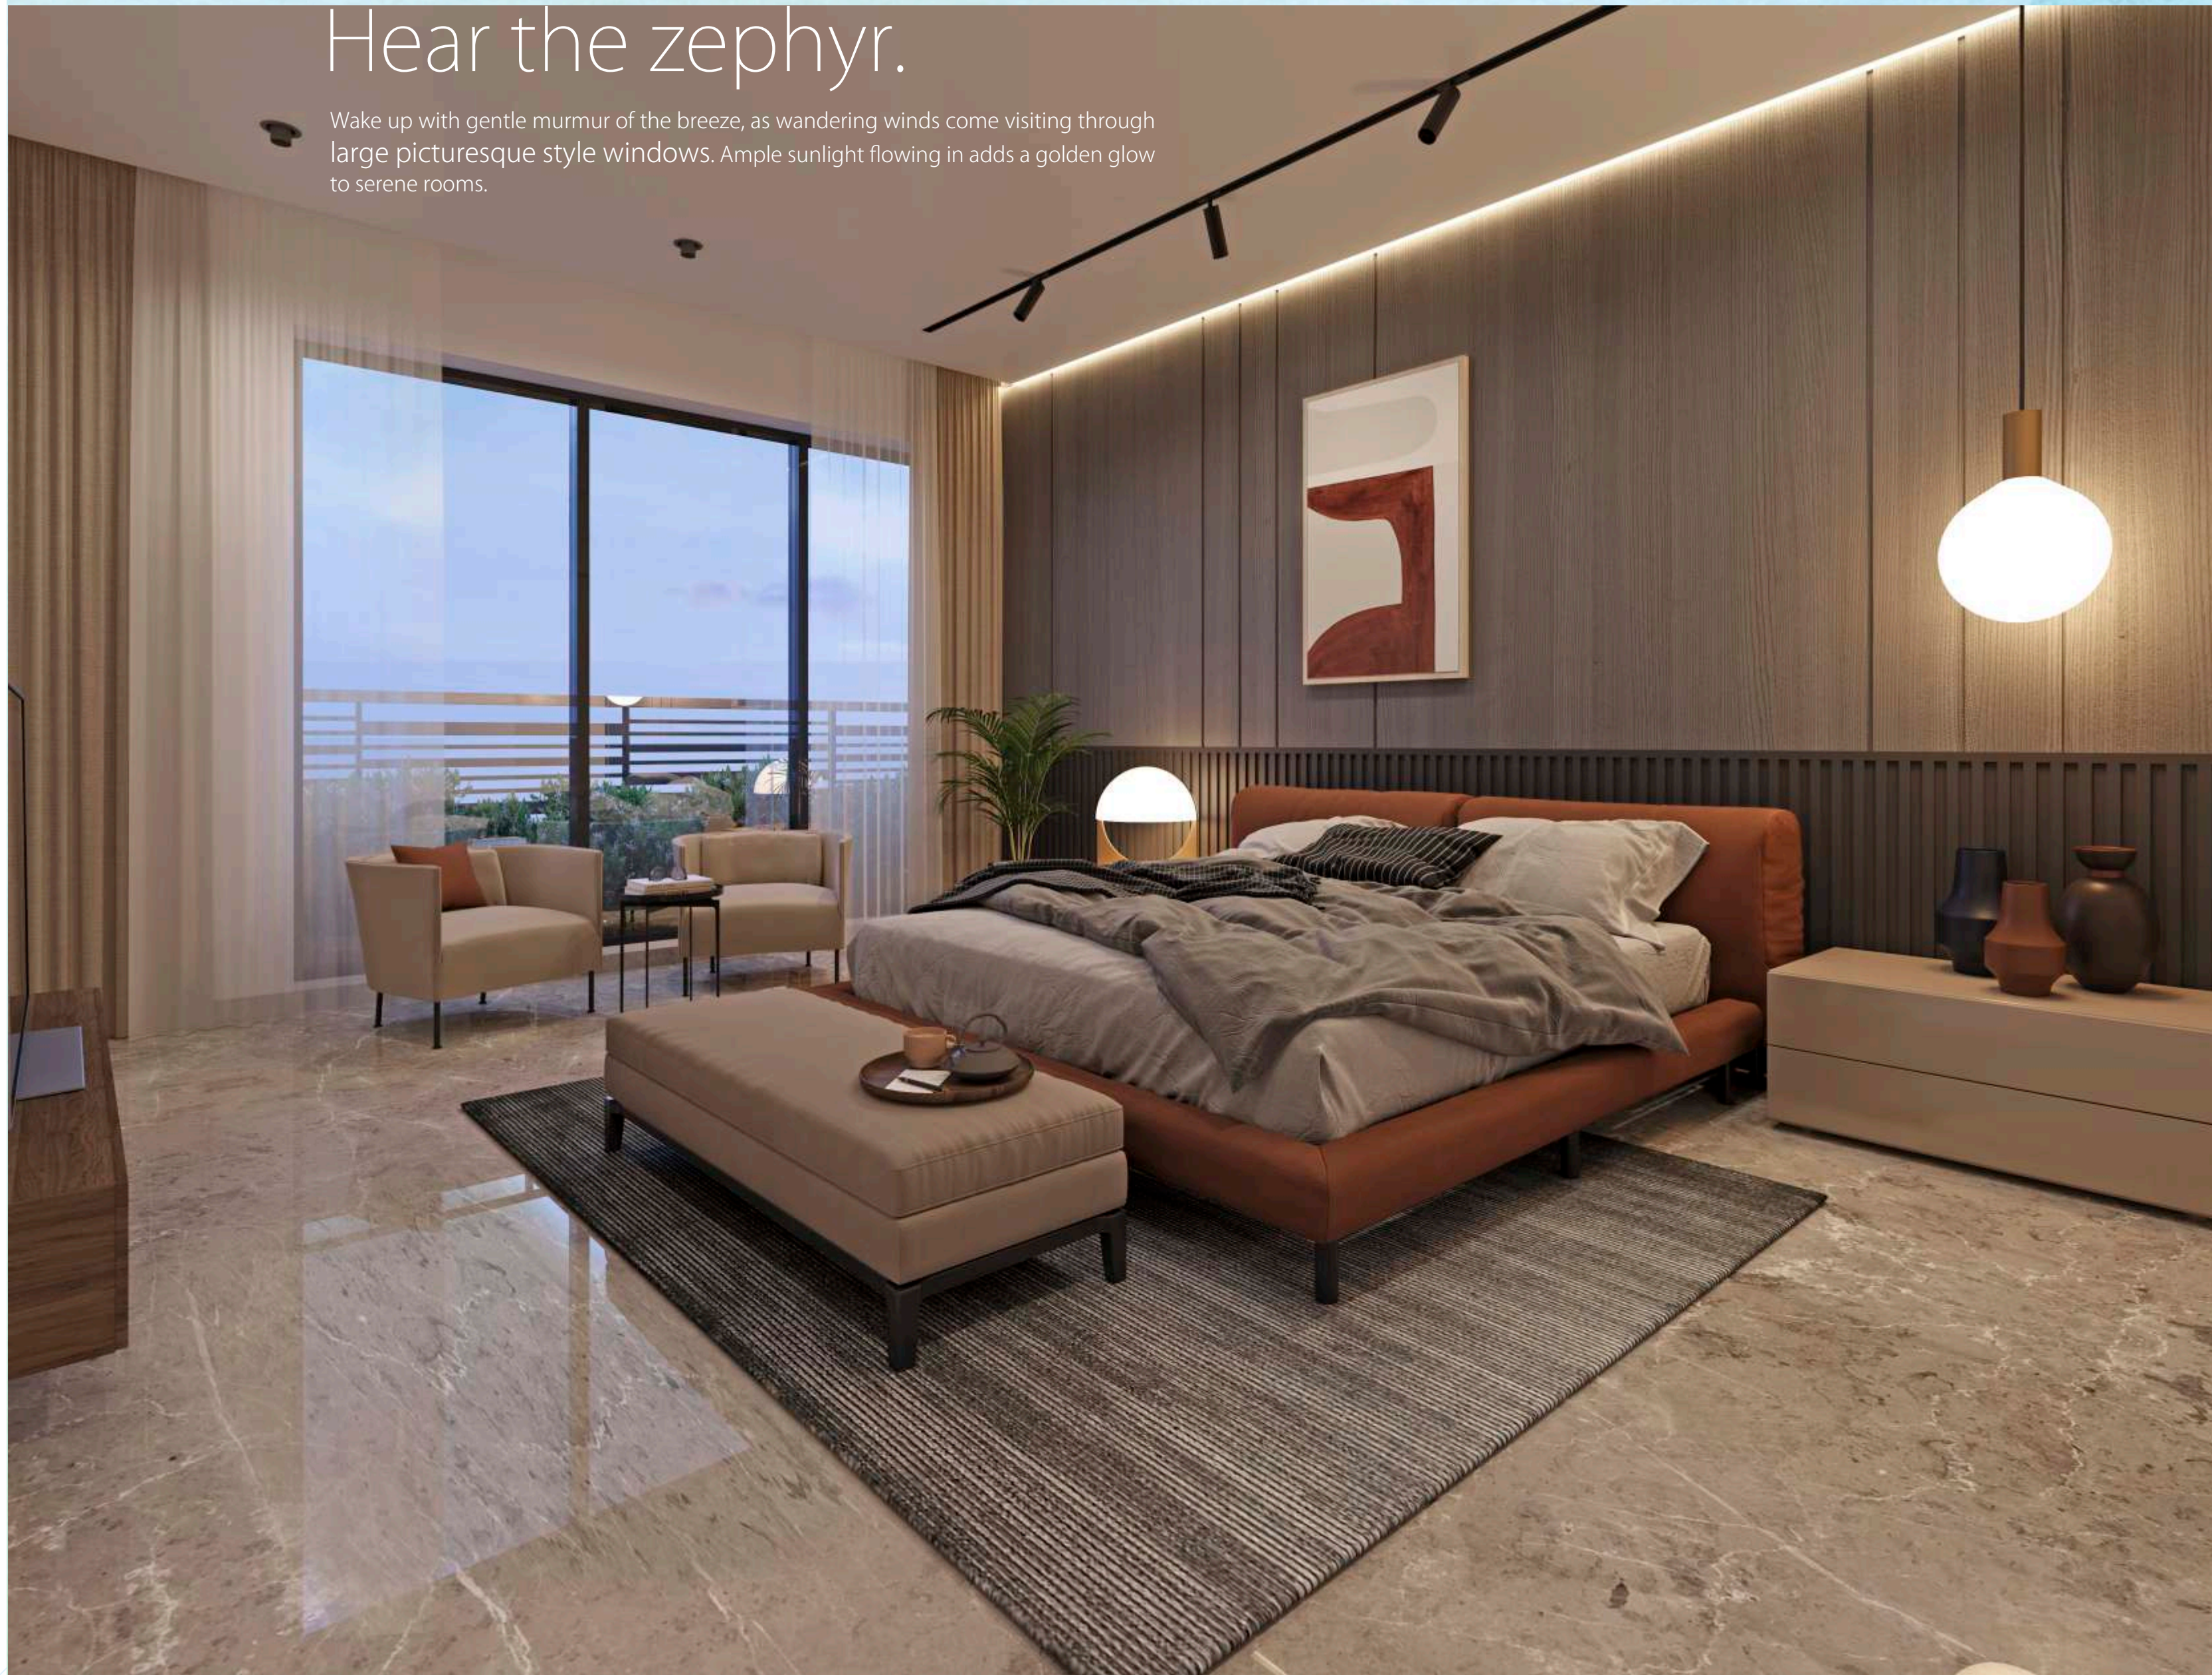

The wind beneath your wings.

Contemporary and stylish interiors with **Italian marble flooring in the common space**, lets you live life king-size. Large, spacious rooms enhance the splendor of grand living. You come one step closer to achieving your dreams in the thoughtfully designed **SKYVIEW**.

Savour the appetizing aromas.

The open kitchen plan with dining space is perfect to entertain your precious guests and indulge in unforgettable revelry. The free-flowing area is ideally suited for family time and fun get-together of friends.

Hear the zephyr.

Wake up with gentle murmur of the breeze, as wandering winds come visiting through large picturesque style windows. Ample sunlight flowing in adds a golden glow to serene rooms.

Enjoy a bird's eye view of the world below.