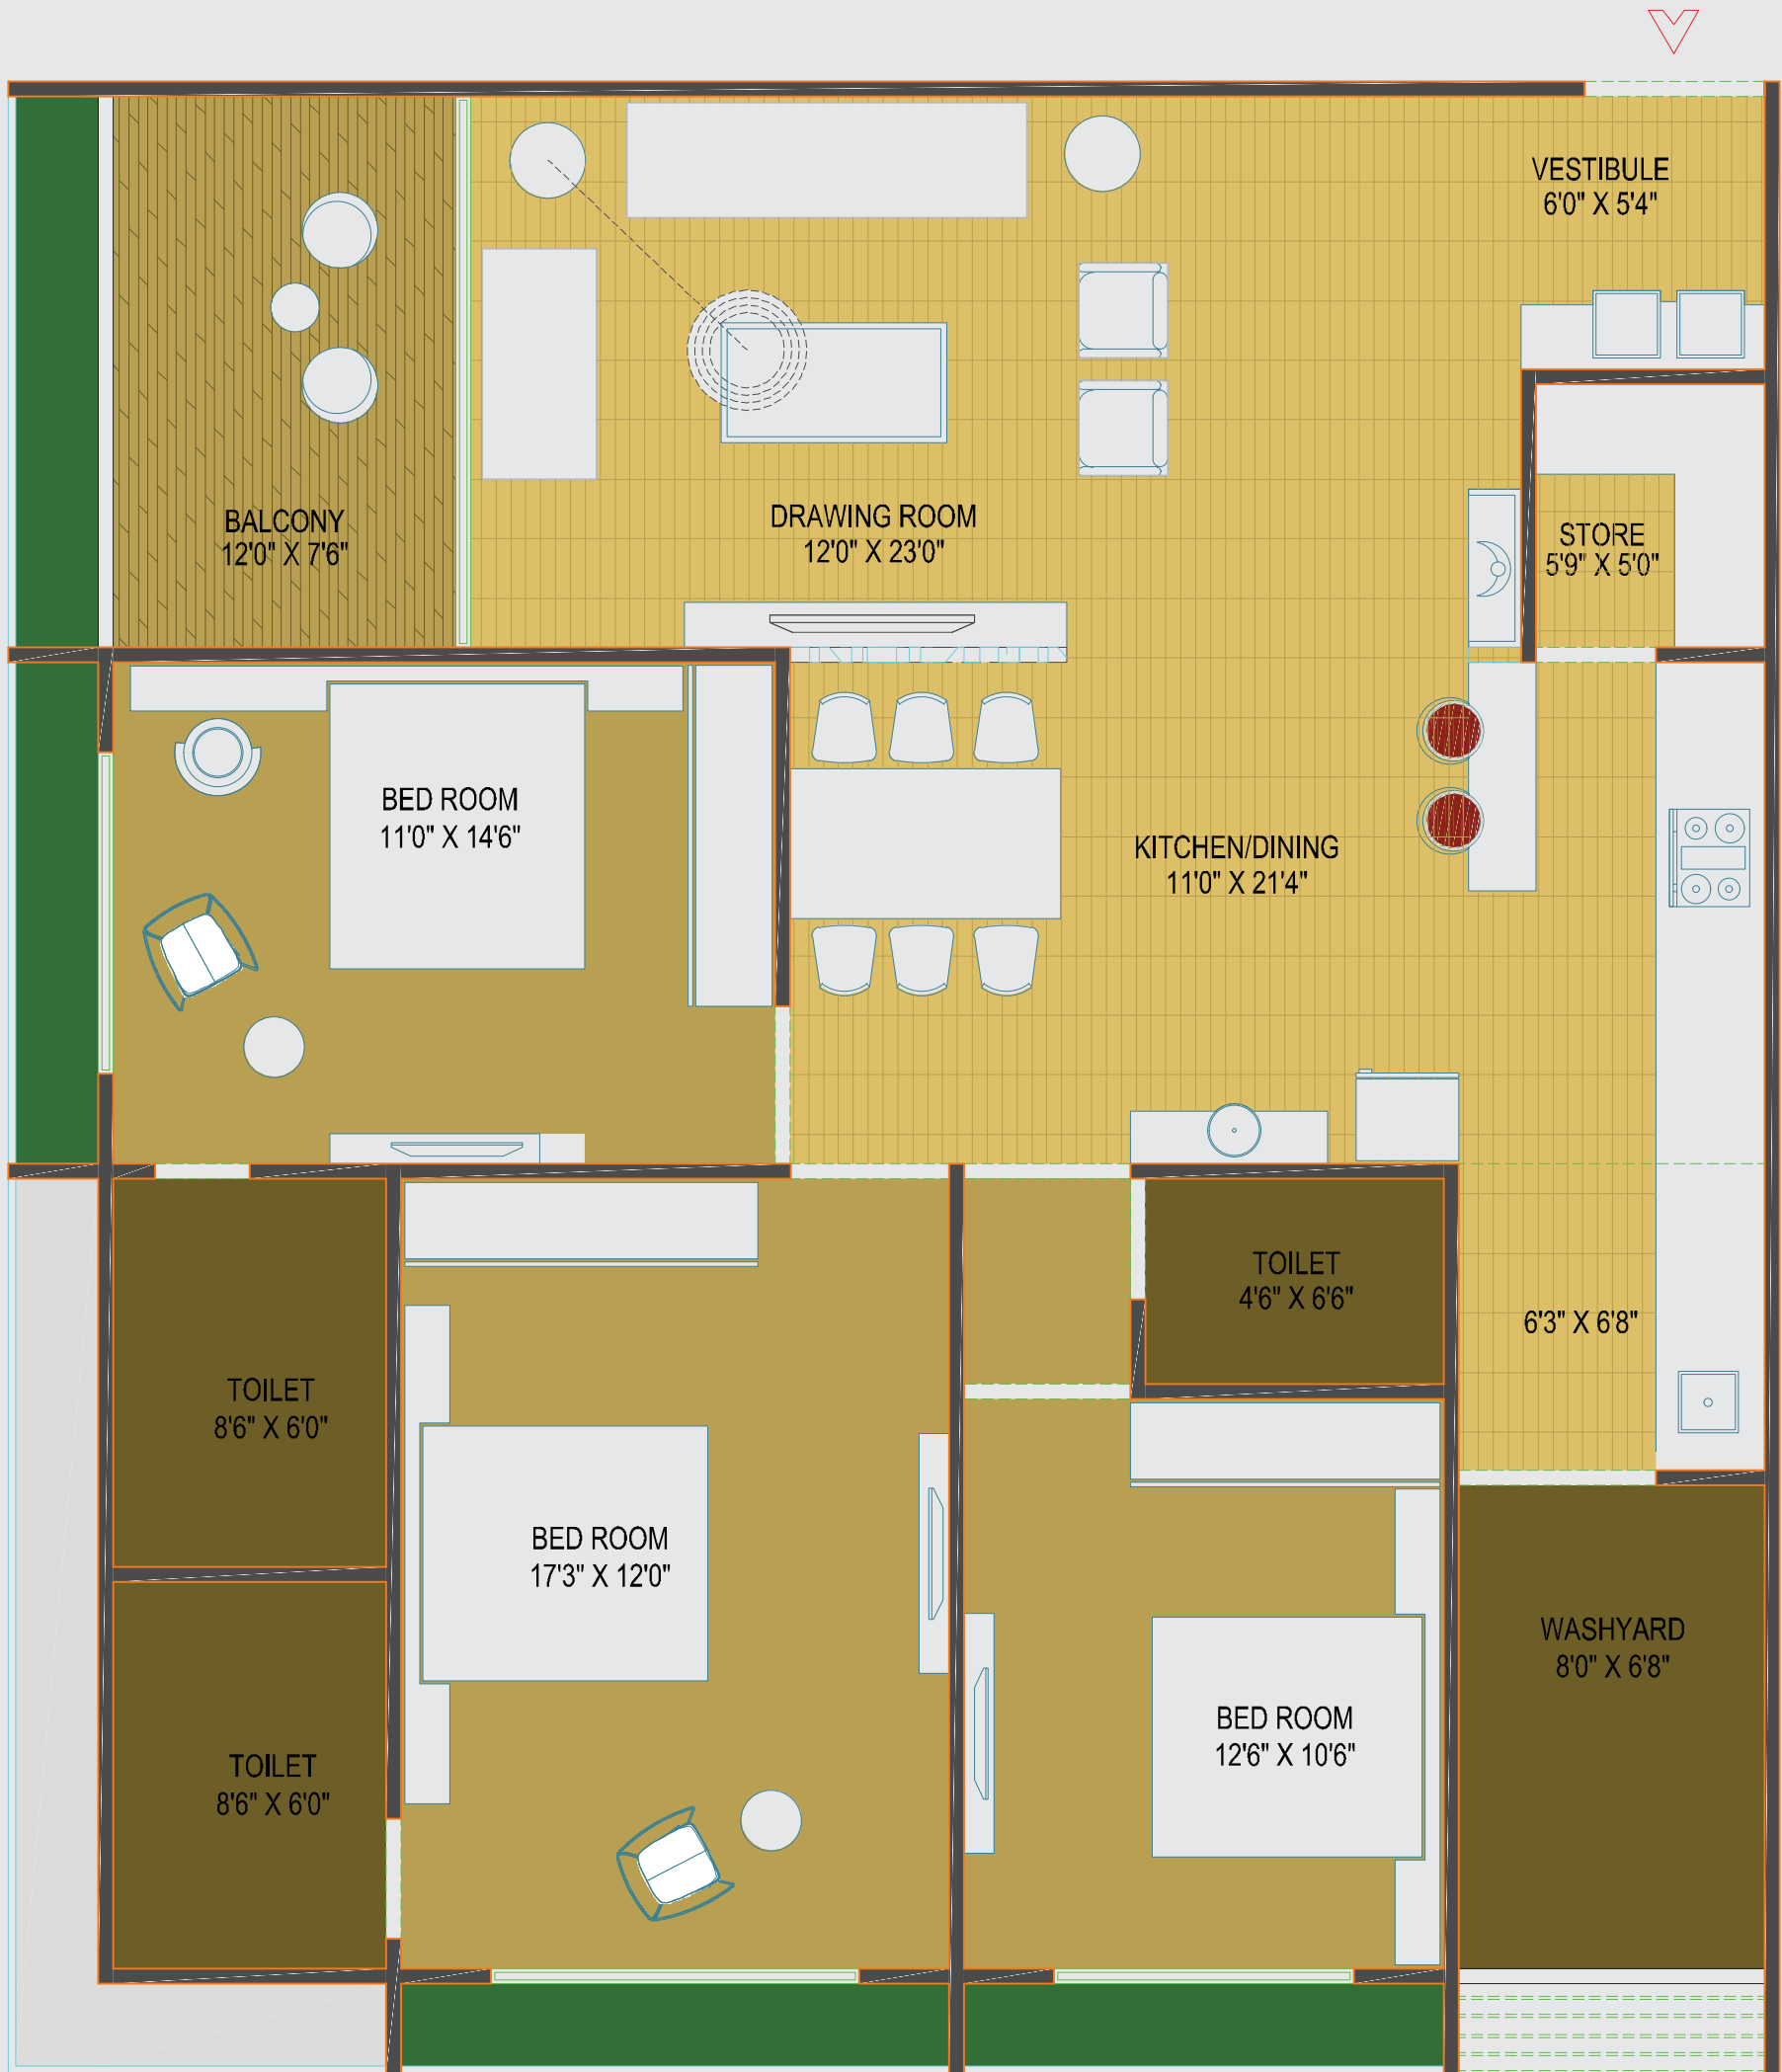

4.00 MT WIDE ROAD

15.00 MT WIDE ROAD

TYPICAL FLOOR

15.00 MT WIDE ROAD

4.00 MT WIDE ROAD

15.00 MT WIDE ROAD

TERRACE FLOOR

3 BHK - A
UNIT PLAN

3 BHK - B
UNIT PLAN

3 BHK - C
UNIT PLAN

3 BHK - D
UNIT PLAN