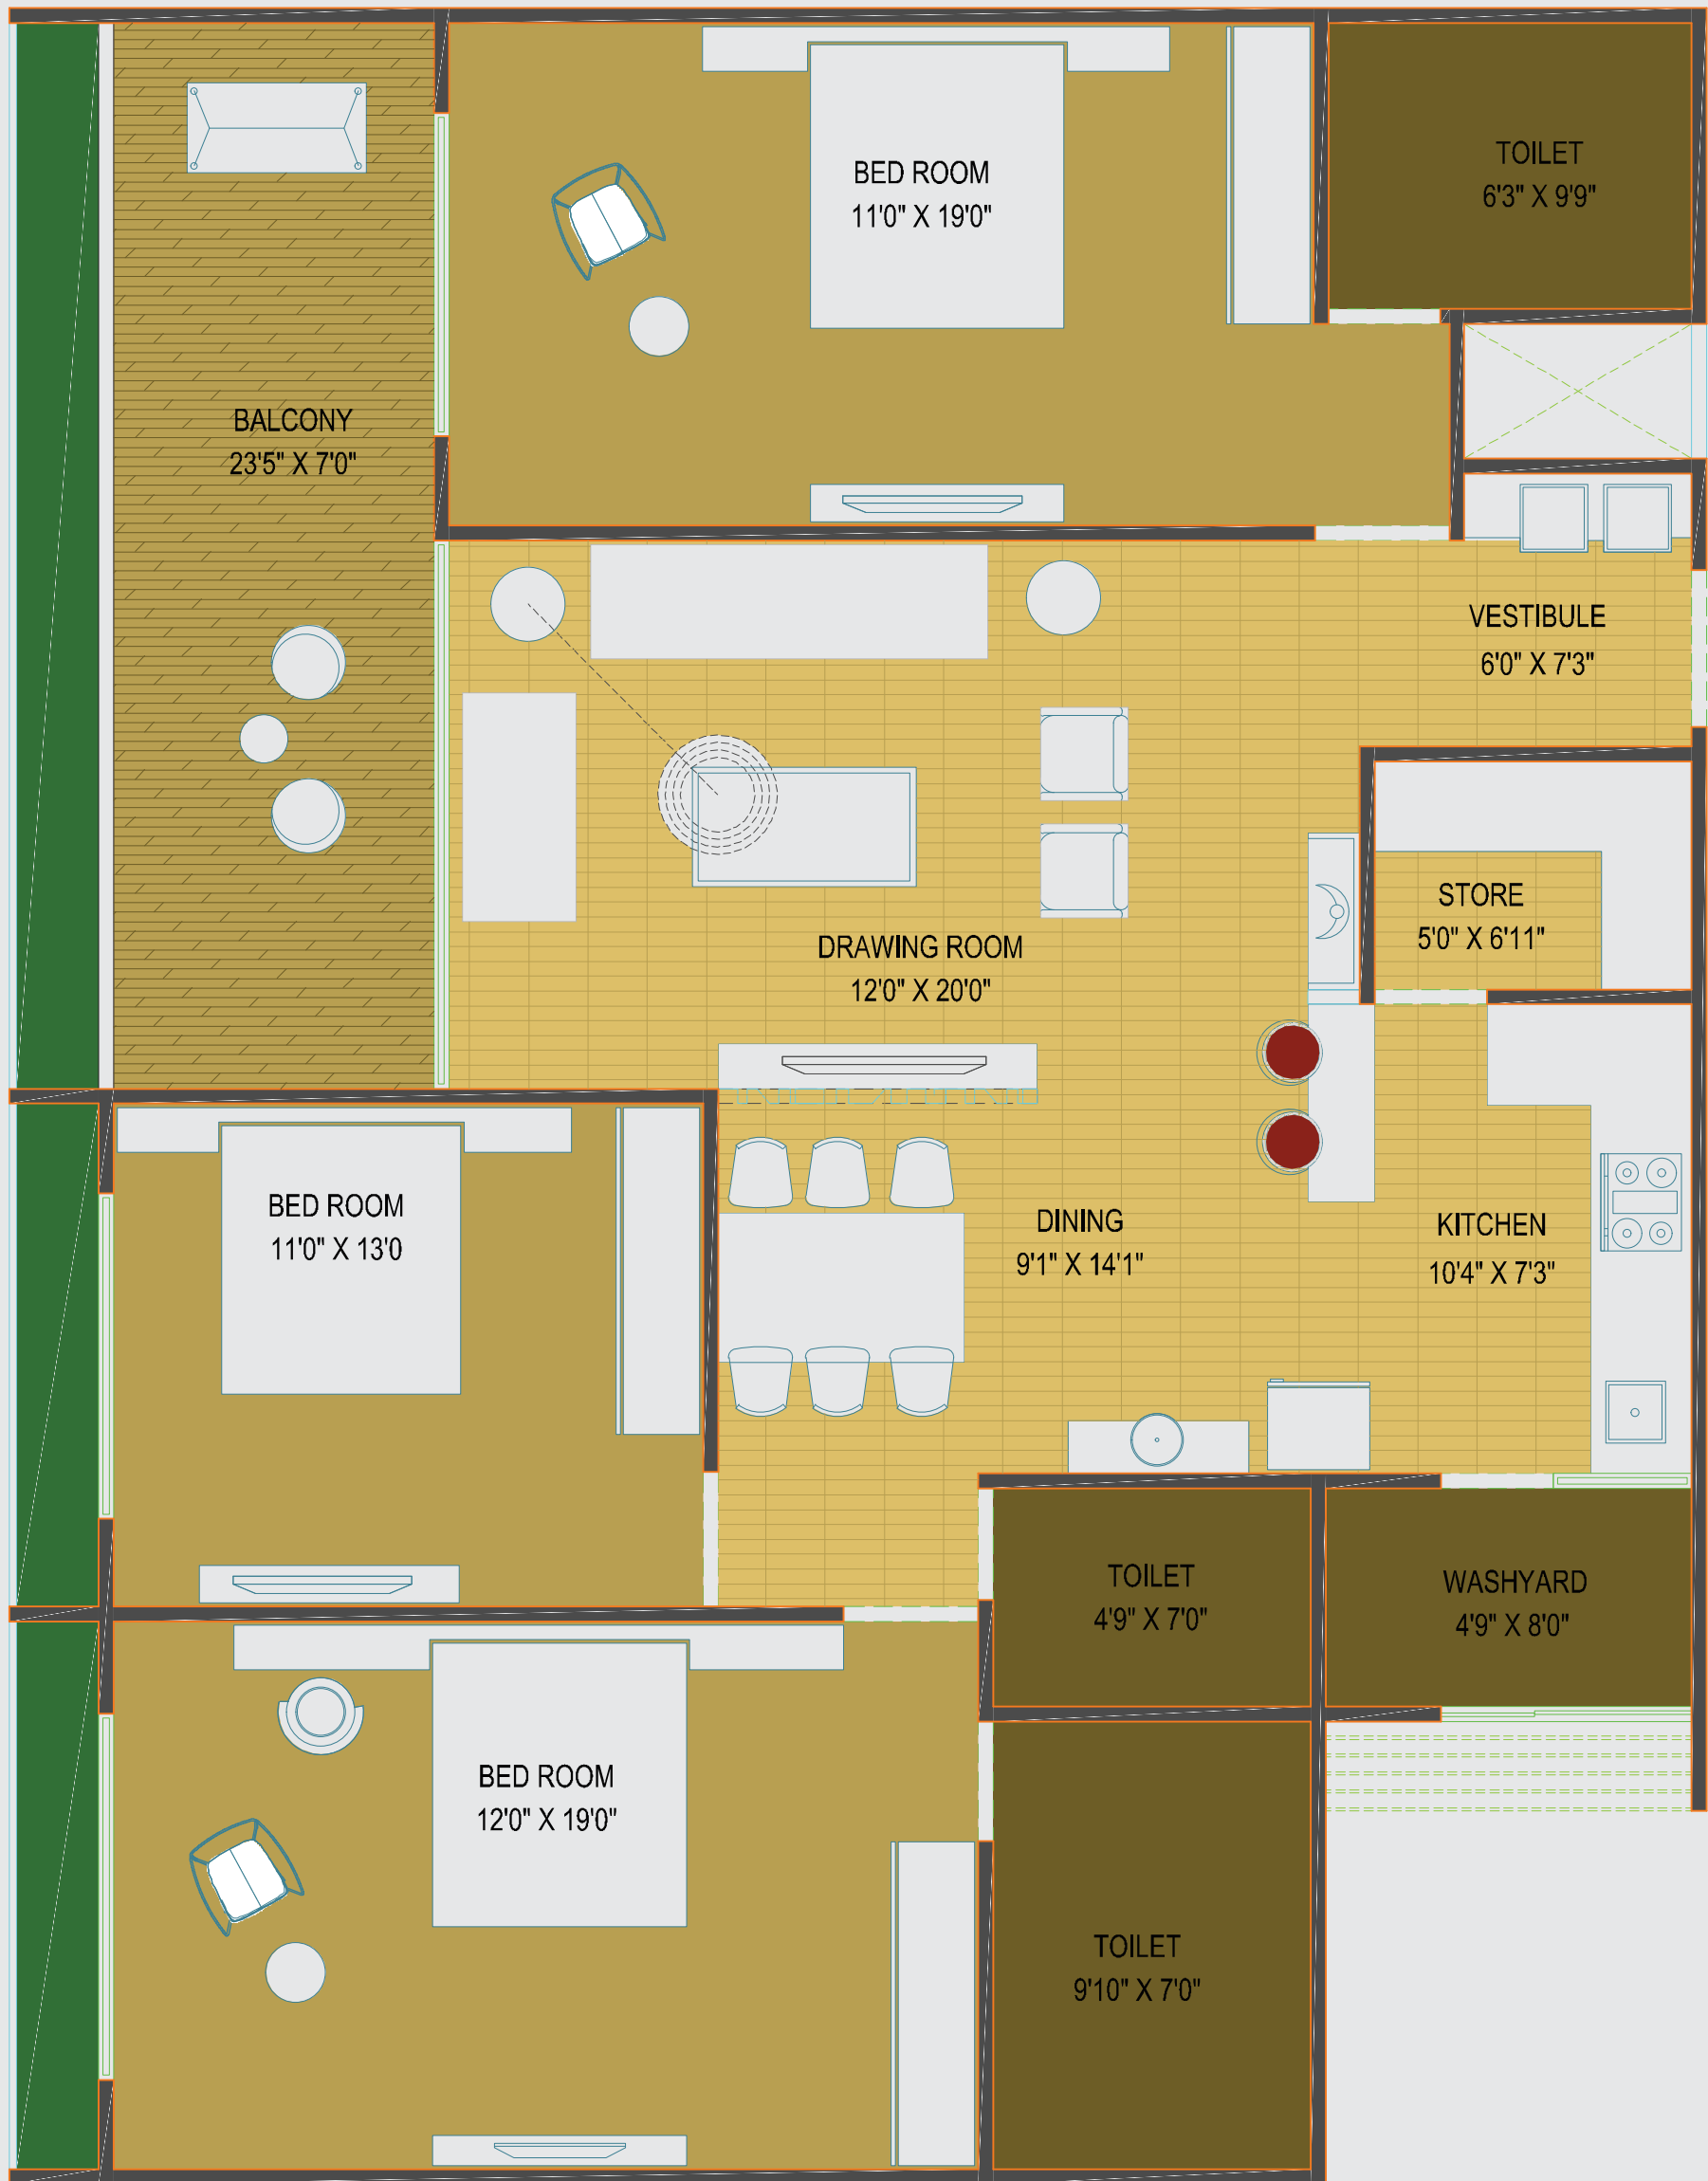

4.00 MT WIDE ROAD

15.00 MT WIDE ROAD

TYPICAL FLOOR

15.00 MT WIDE ROAD

4.00 MT WIDE ROAD

15.00 MT WIDE ROAD

TERRACE FLOOR

3 BHK - A
UNIT PLAN

3 BHK - B
UNIT PLAN

3 BHK - C
UNIT PLAN

3 BHK - D
UNIT PLAN