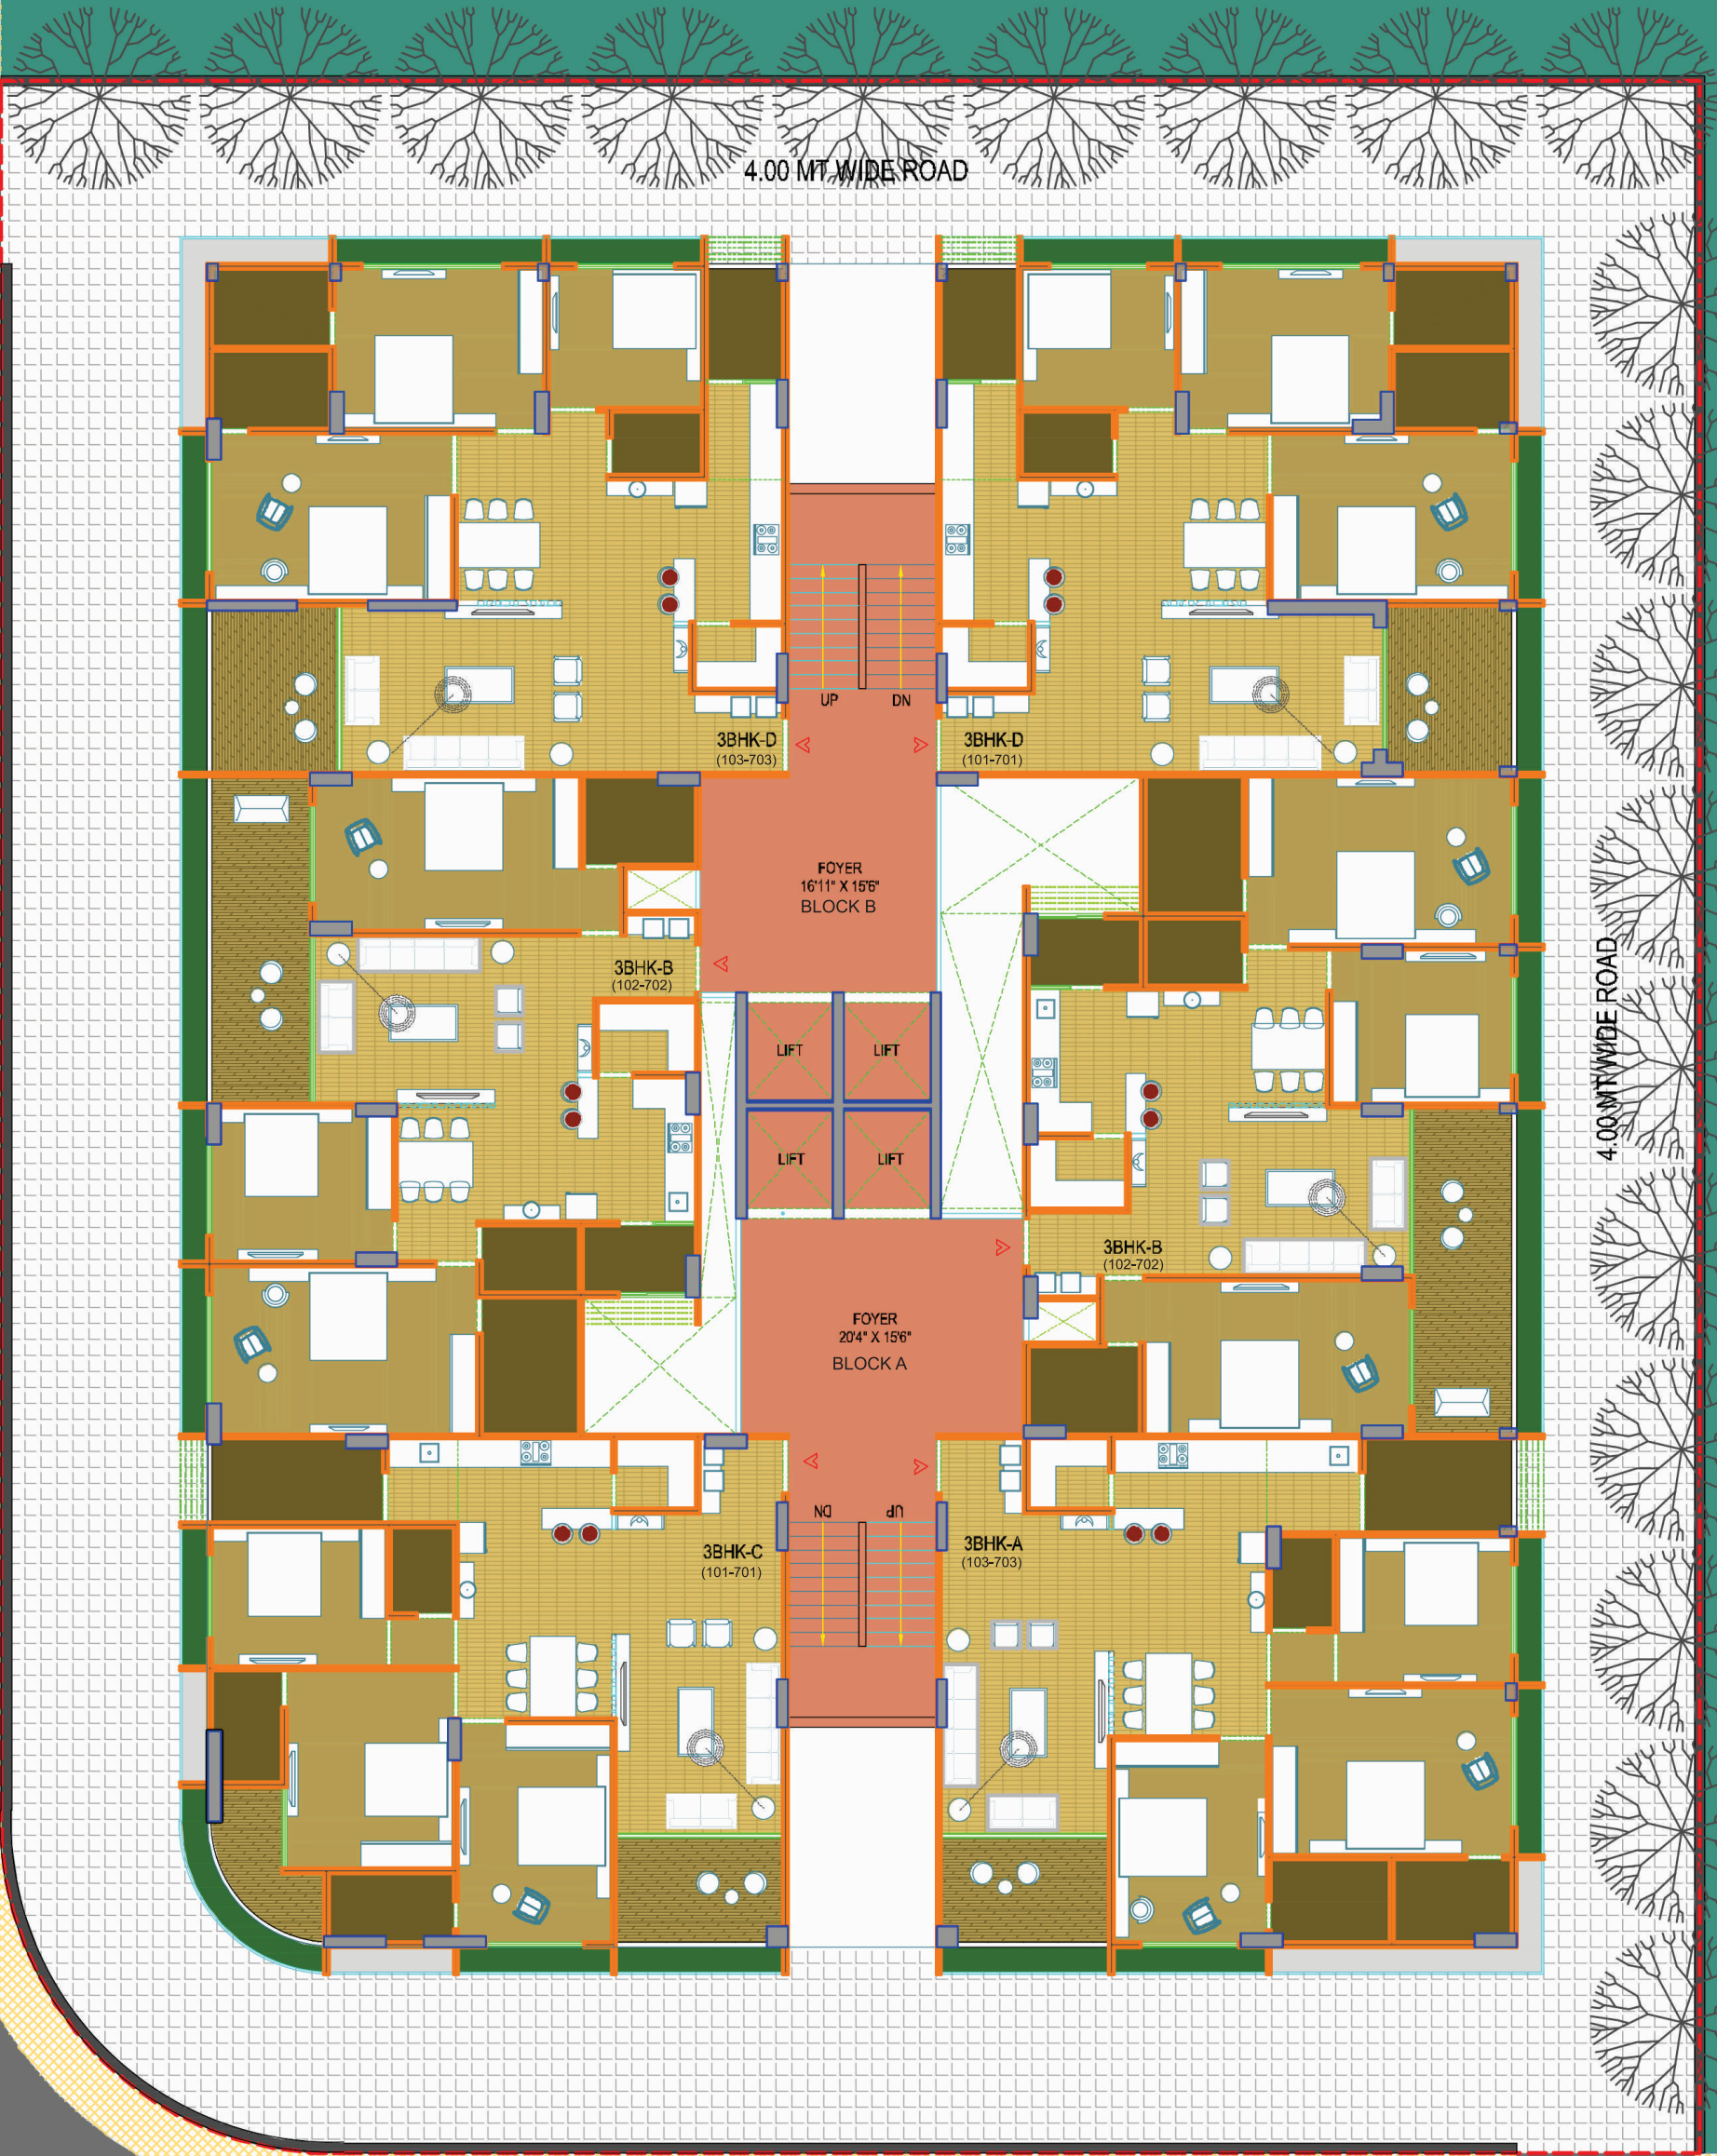

3 BHK
IMPRESSIVE
living

AT SSR
SHILAJ SCIENCE CITY ROAD

15.00 MT WIDE ROAD

4.00 MT WIDE ROAD

15.00 MT WIDE ROAD

GROUND FLOOR

15.00 MT WIDE ROAD

4.00 MT WIDE ROAD

4.00 MT WIDE ROAD

15.00 MT WIDE ROAD

TYPICAL FLOOR

15.00 MT WIDE ROAD

4.00 MT WIDE ROAD

15.00 MT WIDE ROAD

TERRACE FLOOR

3 BHK - A
UNIT PLAN

3 BHK - B
UNIT PLAN

3 BHK - C
UNIT PLAN

3 BHK - D
UNIT PLAN