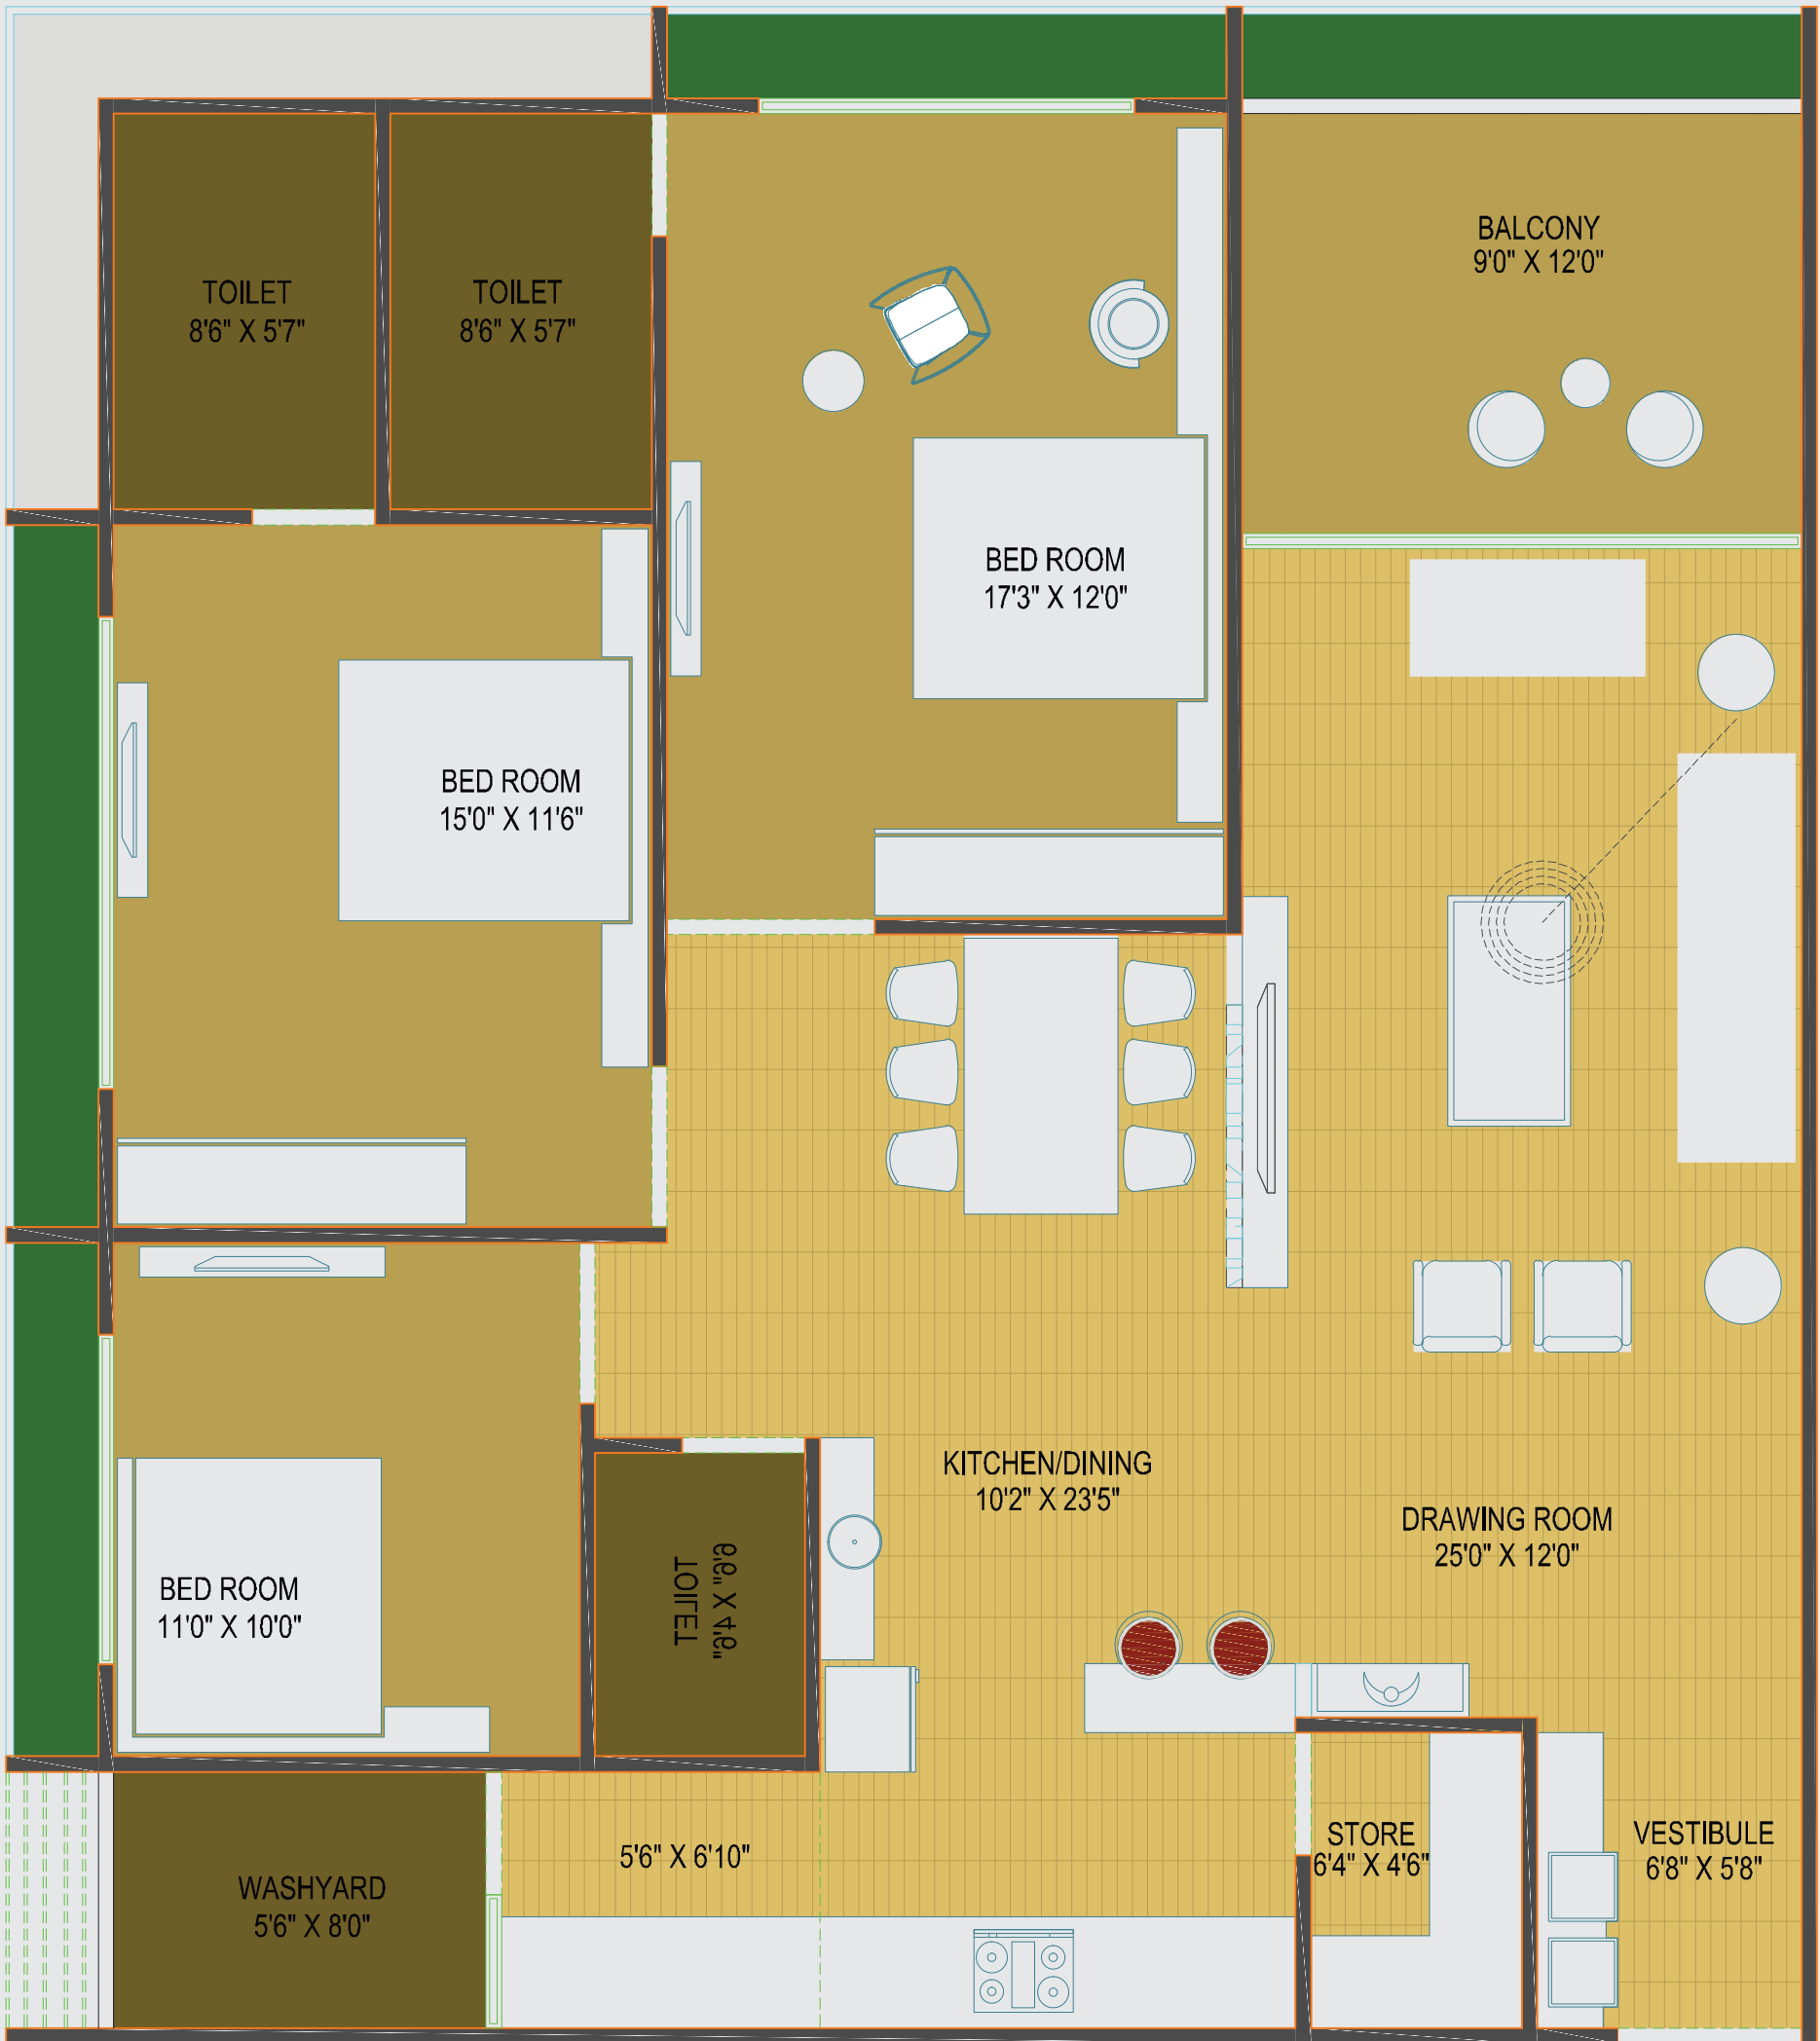

3 BHK
IMPRESSIVE
living

AT SSR
SHILAJ SCIENCE CITY ROAD

15.00 MT WIDE ROAD

4.00 MT WIDE ROAD

15.00 MT WIDE ROAD

GROUND FLOOR

15.00 MT WIDE ROAD

4.00 MT WIDE ROAD

4.00 MT WIDE ROAD

15.00 MT WIDE ROAD

TYPICAL FLOOR

15.00 MT WIDE ROAD

4.00 MT WIDE ROAD

15.00 MT WIDE ROAD

TERRACE FLOOR

3 BHK - A
UNIT PLAN

3 BHK - B
UNIT PLAN

3 BHK - C
UNIT PLAN

3 BHK - D
UNIT PLAN